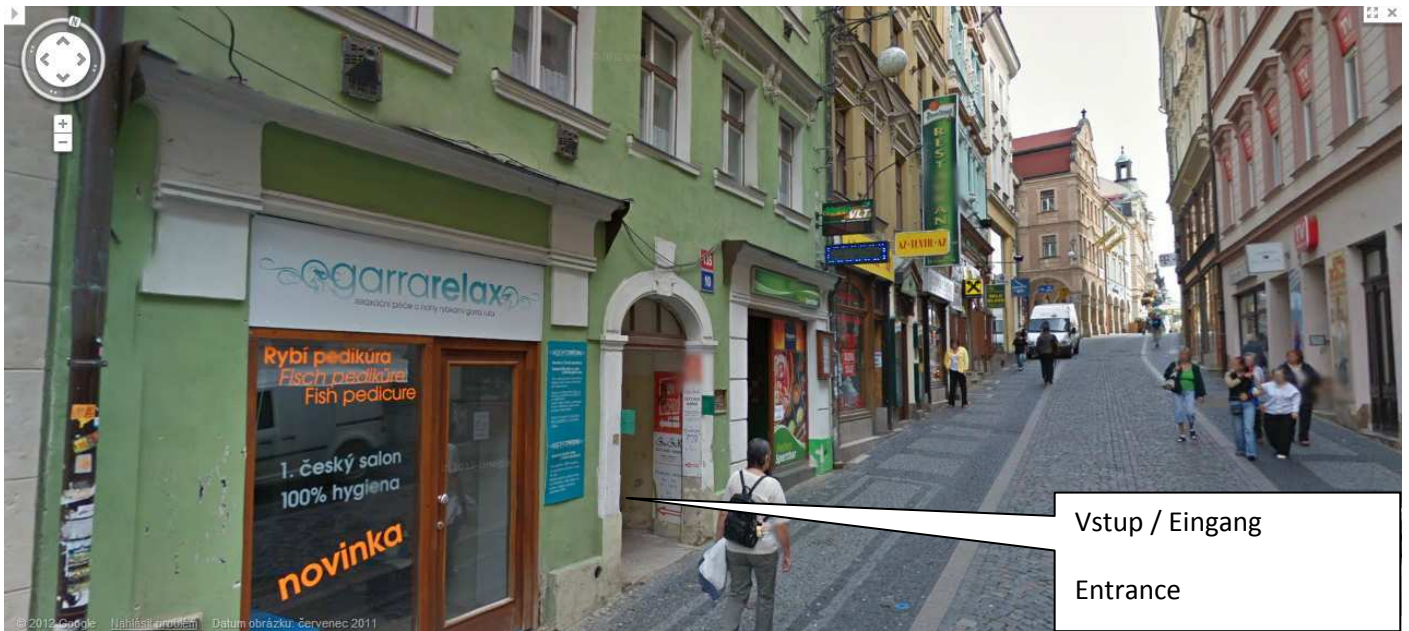

? HOW TO EASY FIND RESIDENCE SALVIA IN LIBEREC ?

Please note that the hotel is situated on the pedestrian zone where is restricted car entry permission (possible entry - 18:00 – 22:00 and 06:30 – 11:00 every day).

Lucemburska and Papirova.

The entrance into SALVIA Residence is from „Prazska street“ through covered passage in the building blue no.10/135(red), opposite the TV Products and Language School. (under Raiffeisen Bank and Restaurant „Le Coq Noir“ and Sportbar „Forbes“).

We are looking forward to your visit.

Residence
SALVIA

Hotel
Parking

Vstup
Entrance
Eingang

Vstup / Eingang
Entrance

HOTEL PARKING